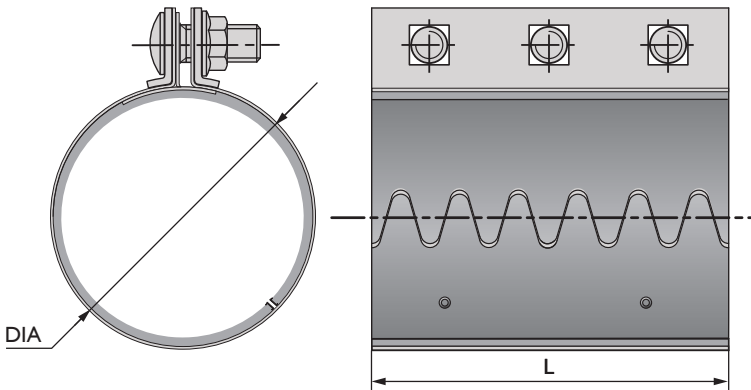

**Cutting edge design makes for a lighter coupling  
with superior performance**

- Sizes: 1 ½" up to 8" tubing with aggressive pricing
- 100% Lead Free product
- New advanced eyelet design for conductivity
- Improved PSI/HG ratings with the new coupling
- Reduced installation time up to 30% with a lighter weight coupling
- Static dissipative eyelet works even on painted tubing, no sanding the paint needed

L in	2 Bolts	3 Bolts	4 Bolts
		3 15/16	5 29/32
SIZE OD	1 1/2" to 8"		

## New advanced eyelet design for conductivity

## SPECIFICATIONS AND STANDARDS

- Sizes: 1 1/2" up to 8" tubing
- Outside skin and gasket cover in 430 Stainless Steel (L & M) and galvanized steel (HL)
- Galvanized carriage bolt with flange nut (no washer needed)
- White NBR FDA gasket or black rubber SBR gasket