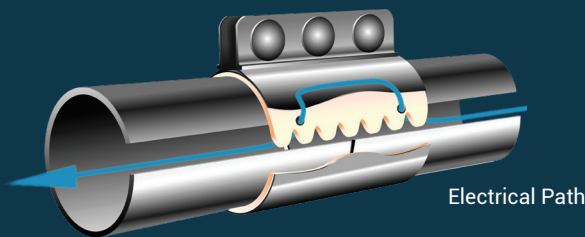

**Cutting edge design makes for a lighter coupling  
with superior performance**

- Sizes: 1 ½" up to 8" tubing with aggressive pricing
- 100% Lead Free product
- New advanced eyelet design for conductivity
- Improved PSI/HG ratings with the new coupling
- Reduced installation time up to 30% with a lighter weight coupling
- Static dissipative eyelet works even on painted tubing, no sanding the paint needed

L in	2 Bolts	3 Bolts	4 Bolts
		3 15/16	5 29/32
SIZE OD	1 1/2" to 8"		

## New advanced eyelet design for conductivity

## SPECIFICATIONS AND STANDARDS

- Sizes: 1 1/2" up to 8" tubing
- Outside skin and gasket cover in 430 Stainless Steel (L & M) and galvanized steel (HL)
- Galvanized carriage bolt with flange nut (no washer needed)
- White NBR FDA gasket or black rubber SBR gasket